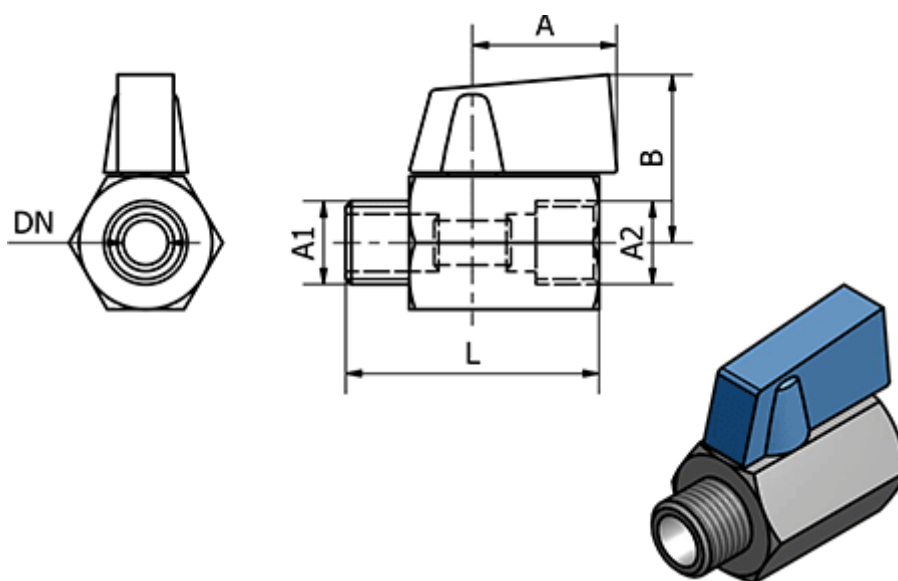

Article number: 58637702ES

Description: Mini Ball Valve 377.02-ES, - G 3/8"
Mini Ball Valve

Measures

A	= 22.8
B	= 26.5
DN	= 7
L	= 50
Thread A1	= G 3/8"
Thread A2	= G 3/8"